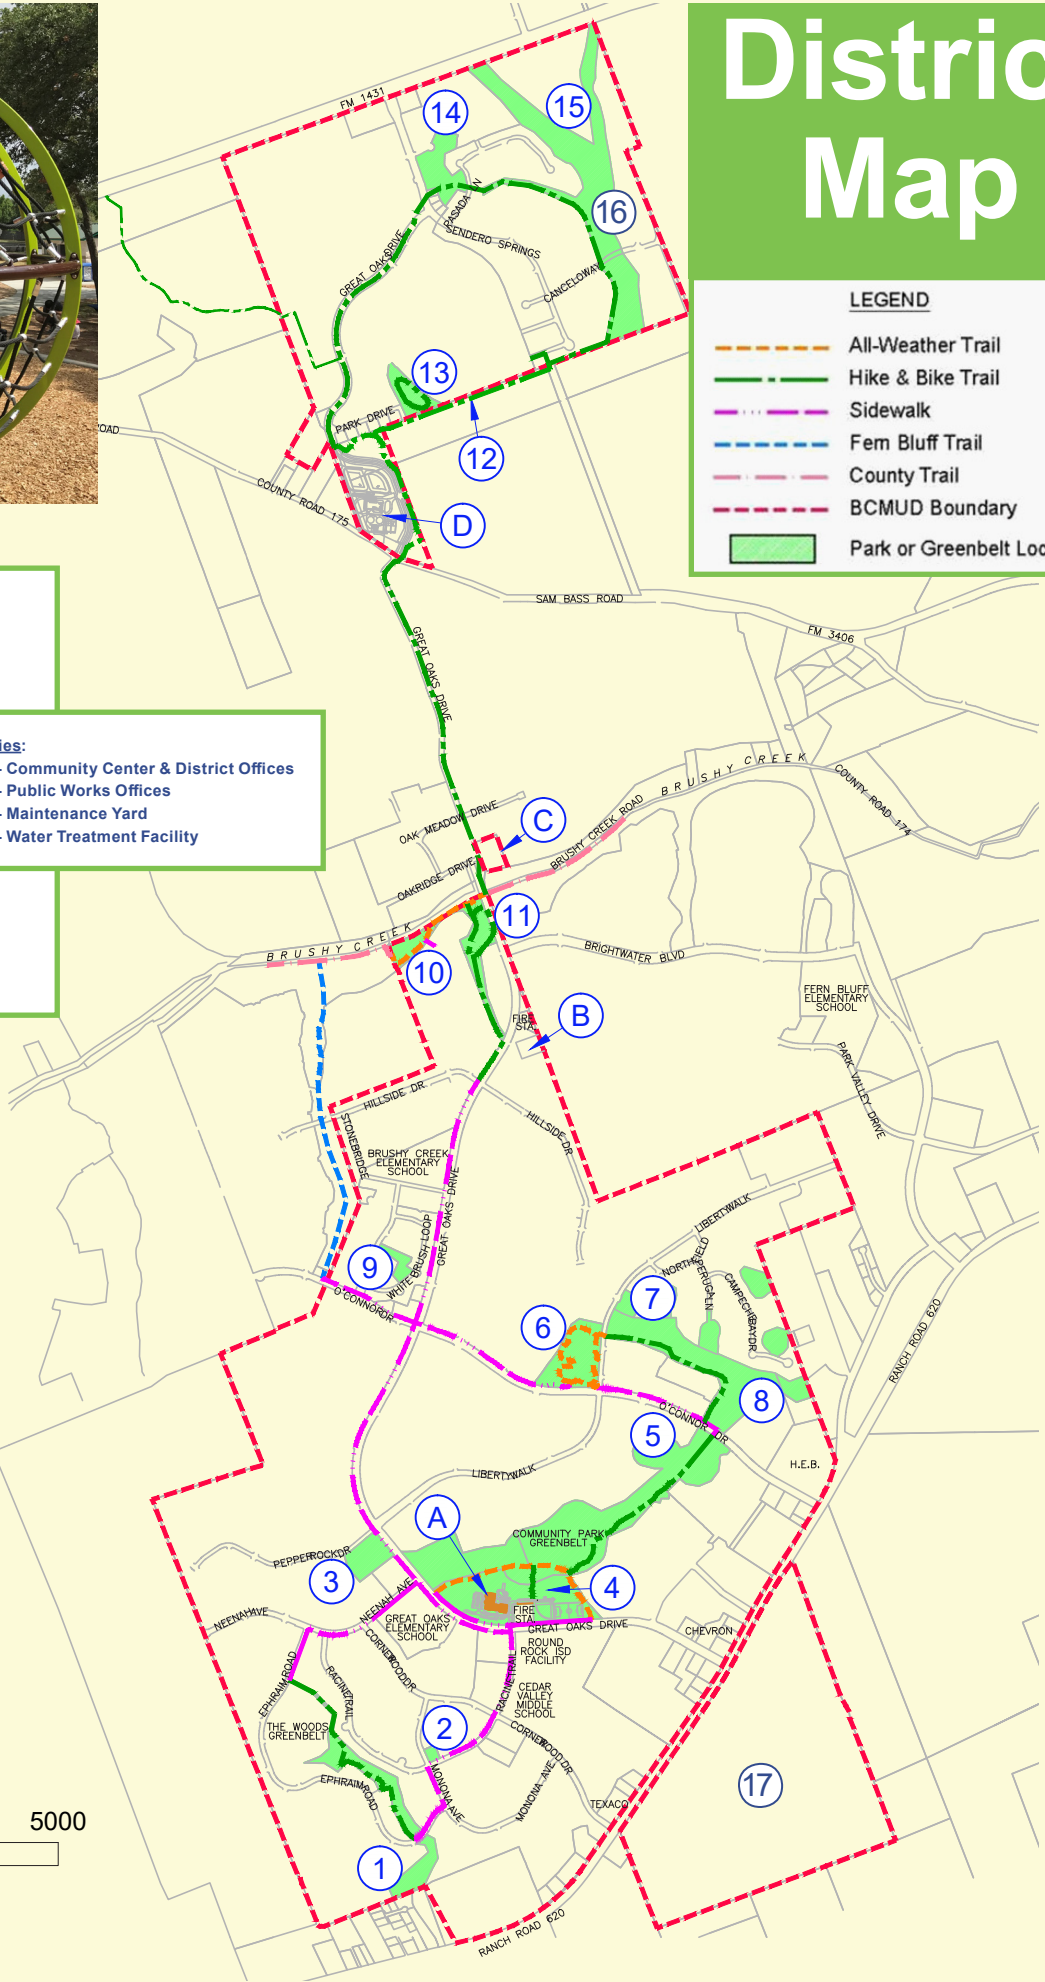

District Map

LEGEND

- All-Weather Trail
- Hike & Bike Trail
- Sidewalk
- Fern Bluff Trail
- County Trail
- BCMUD Boundary
- Park or Greenbelt Location

- Parks, Pools & Greenbelts:**
- 1 - Woods Greenbelt
 - 2 - Racine Woods Park
 - 3 - Pepper Rock Park
 - 4 - Community Park
 - 5 - Community Park Greenbelt
 - 6 - Cat Hollow Park & Pool
 - 7 - Disc Golf Course (start area)
 - 8 - Liberty Walk Greenbelt
 - 9 - Little Village Park
 - 10 - Creekside Park & Pool
 - 11 - Shirley McDonald Park
 - 12 - Wildcat Trail
 - 13 - North Park
 - 14 - Sendero Springs Park & Pool
 - 15 - Sendero Springs Greenbelt
 - 16 - Sendero Valley Park
 - 17 - Highland Horizon Park & Pool

- Facilities:**
- A - Community Center & District Offices
 - B - Public Works Offices
 - C - Maintenance Yard
 - D - Water Treatment Facility

Garden & Trails

See page 29 for Community Garden and local trail information.

SCALE IN FEET